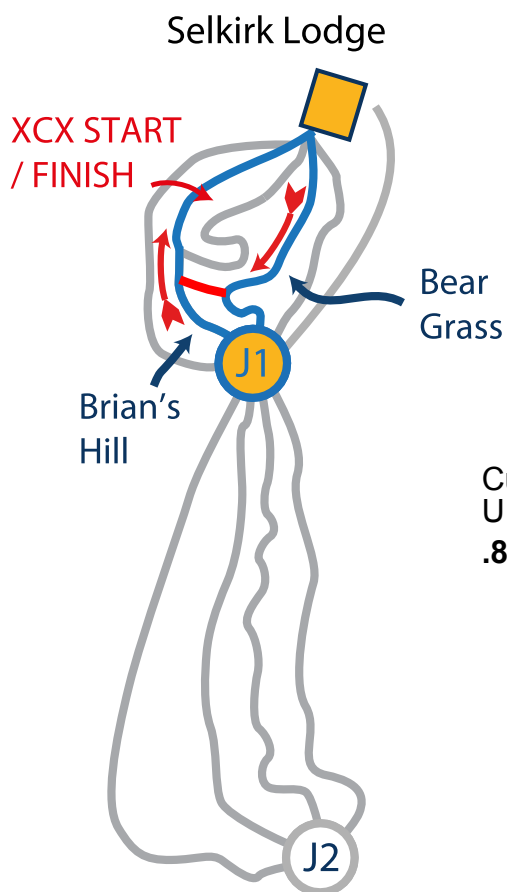

Course Maps

Mt. Spokane Nordic Cup 2025
Classic Sprint - Saturday
1.26KM U16, U18, U20
.8 KM U10, U12, U14

1.26K Classic Sprint Course

Saturday February 15, 2025

St

COURSE DETAIL

Sprint Trail Order

Start: Learning Area
- Bear Grass
- Junction 1
- Brian's Hill
Finish: Learning Area

Sunday Skate Distance 2.5 K Course

3K Trail Order

Start: Junction 1
- Blue Jay
- Alpine
Finish: Junction 1

Course Maps

Mt. Spokane Nordic Cup
Sunday Skate Individual Start
5 KM / 10 KM - U16, U18, U20

Sunday Skate 5K/10K Individual Start Course

5K Trail Order

- Start: Junction 1
- Blue Jay
 - Hemlock
 - Shady Way Cutoff
 - Eagle Crest
 - Alpine
- Finish: Junction 1