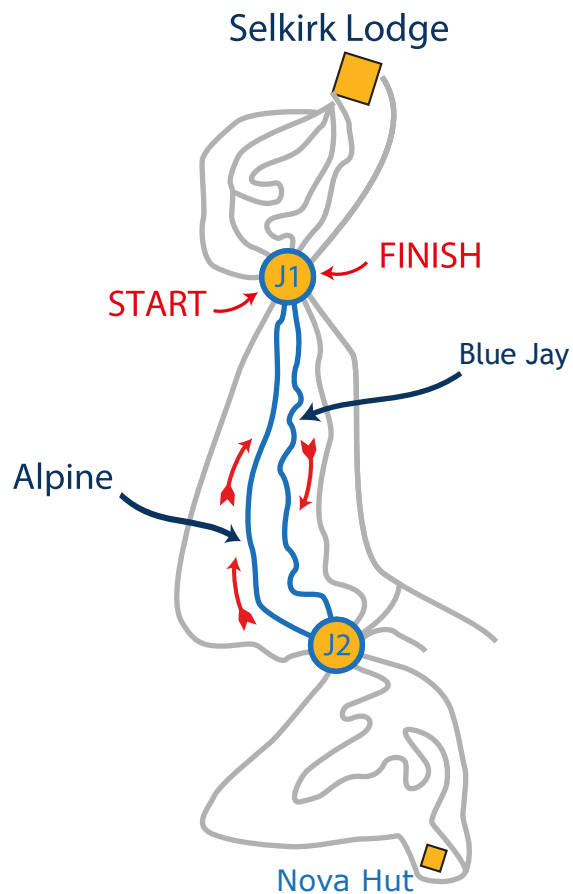

Course Maps

Mt. Spokane Nordic Cup 2025
Classic Sprint - Saturday
1.26KM U16, U18, U20
.8 KM U10, U12, U14

1.26K Classic Sprint Course

Saturday February 15, 2025

St

COURSE DETAIL

Sprint Trail Order

Start: Learning Area
- Bear Grass
- Junction 1
- Brian's Hill
Finish: Learning Area

Sunday Skate Distance 2.5 K Course

3K Trail Order

Start: Junction 1
- Blue Jay
- Alpine
Finish: Junction 1

Course Maps

Mt. Spokane Nordic Cup
Sunday Skate Individual Start
5 KM / 10 KM - U16, U18, U20

Sunday Skate 5K/10K Individual Start Course

5K Trail Order

- Start: Junction 1
- Blue Jay
 - Hemlock
 - Shady Way Cutoff
 - Eagle Crest
 - Alpine
- Finish: Junction 1