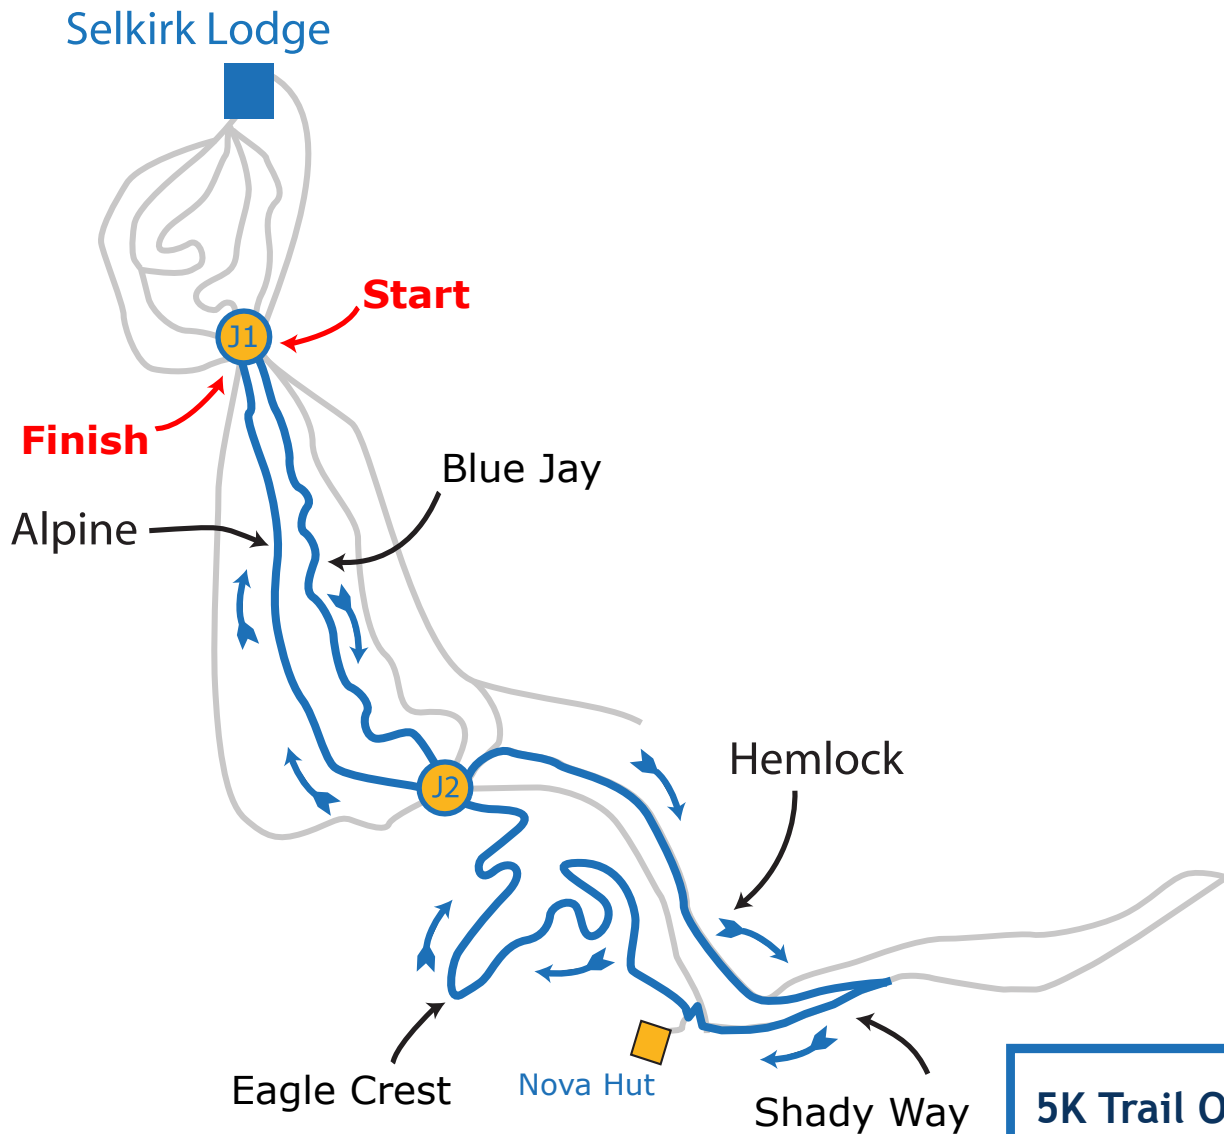

Sunday Skate Distance 2.5 K Course

3K Trail Order

Start: Junction 1
- Blue Jay
- Alpine
Finish: Junction 1

Course Maps

Mt. Spokane Nordic Cup
Sunday Skate Individual Start
5 KM / 10 KM - U16, U18, U20

Sunday Skate 5K/10K Individual Start Course

5K Trail Order

- Start: Junction 1
- Blue Jay
 - Hemlock
 - Shady Way Cutoff
 - Eagle Crest
 - Alpine
- Finish: Junction 1