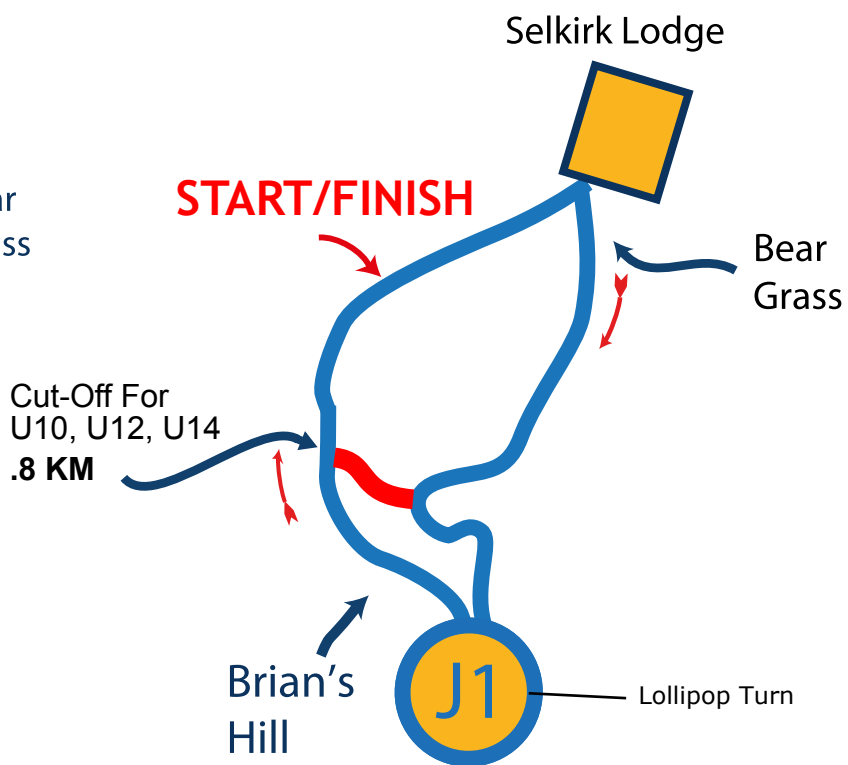

Course Maps

Mt. Spokane Nordic Cup 2025
Classic Sprint - Saturday
1.26KM U16, U18, U20
.8 KM U10, U12, U14

1.26K Classic Sprint Course

Saturday February 15, 2025

St

COURSE DETAIL

Sprint Trail Order

Start: Learning Area
- Bear Grass
- Junction 1
- Brian's Hill
Finish: Learning Area

Sunday Skate Distance 2.5 K Course

3K Trail Order

Start: Junction 1
- Blue Jay
- Alpine
Finish: Junction 1

Course Maps

Mt. Spokane Nordic Cup
Sunday Skate Individual Start
5 KM / 10 KM - U16, U18, U20

Sunday Skate 5K/10K Individual Start Course

5K Trail Order

- Start: Junction 1
- Blue Jay
 - Hemlock
 - Shady Way Cutoff
 - Eagle Crest
 - Alpine
- Finish: Junction 1